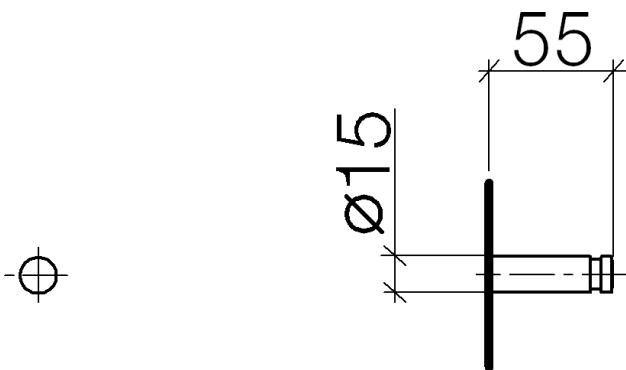

Bathtub - Lissé  
Hook - polished chrome  
Article number: 83 251 220-00

• 2-1/8" Projection

polished chrome

### Dimensional drawing

All dimensions in mm / inch = mm x 0,0394

Bathtub - Lissé

Hook - polished chrome

Article number: 83 251 220-00

Bathtub - Lissé  
Hook - polished chrome  
Article number: 83 251 220-00